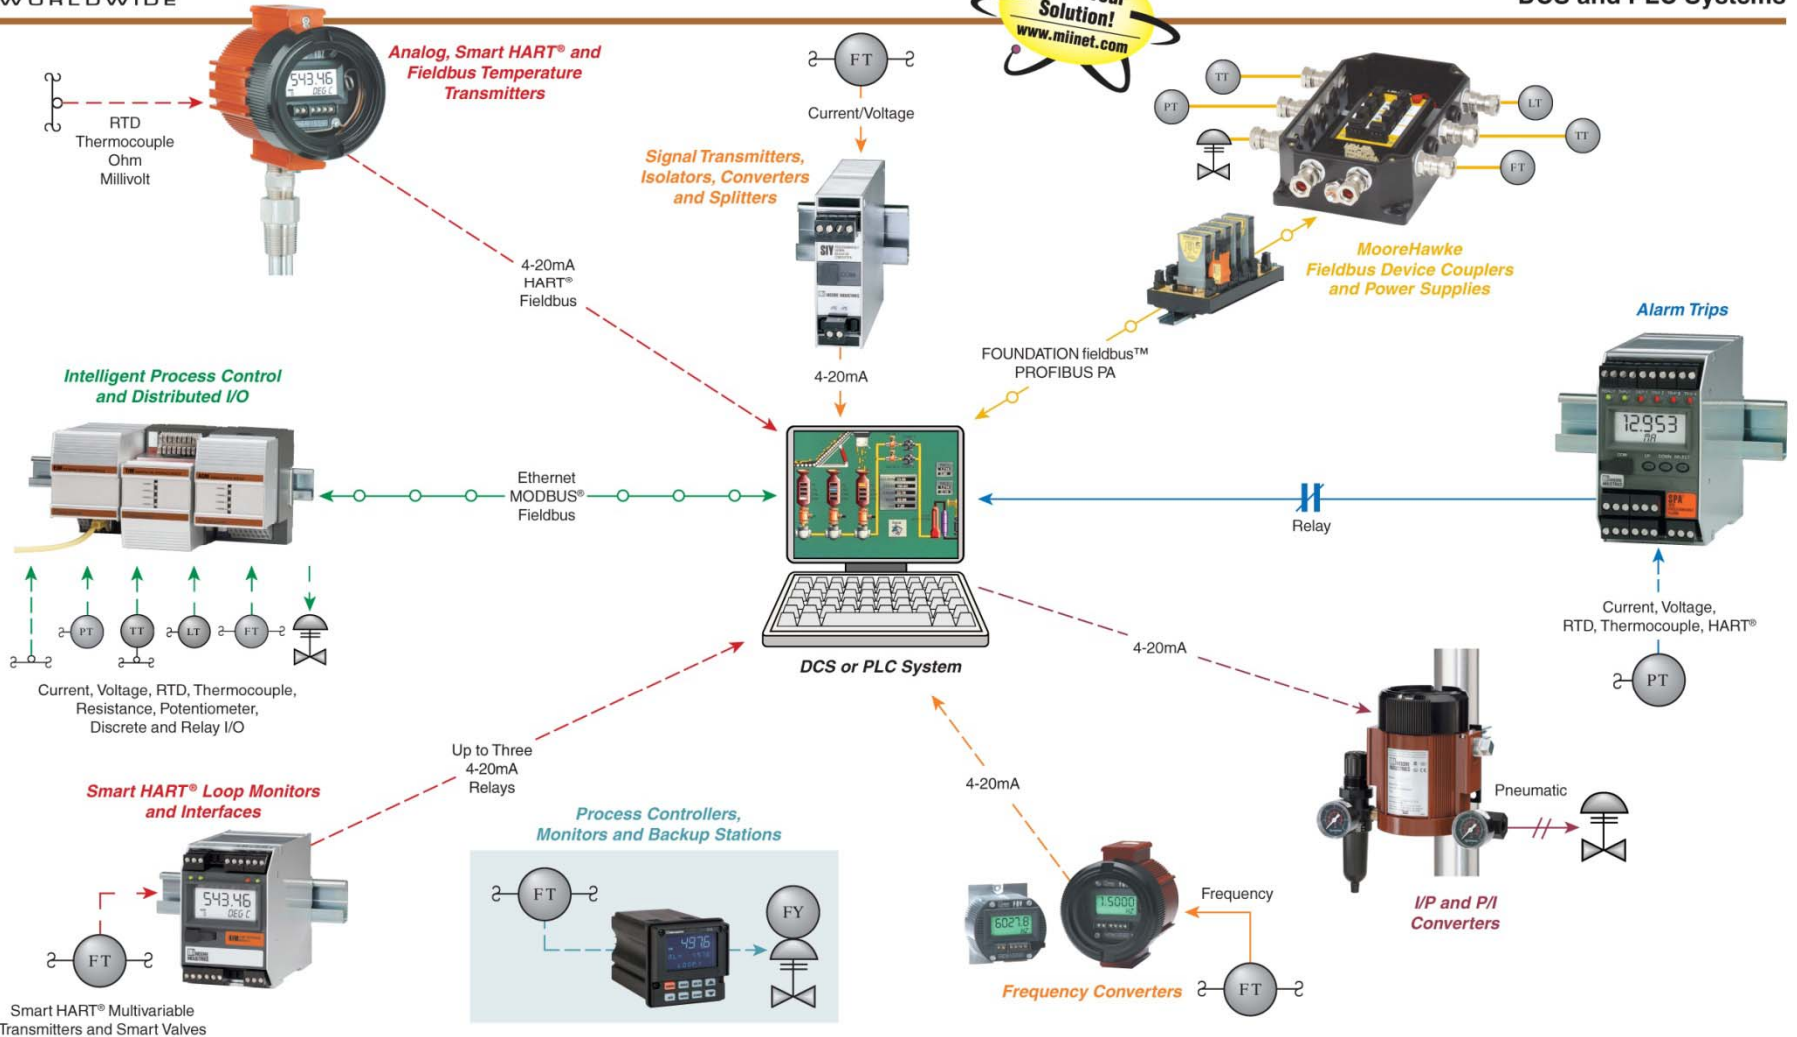

MOORE INDUSTRIES

W O R L D W I D E

The Interface Solution Experts

The Interface Solution Experts

When you need to interface field processes with computer-based systems, readout equipment, and other instrumentation...

Our technology, service and experience help you do it efficiently, safely and cost-effectively.

The Interface Solution Experts

MOORE INDUSTRIES
WORLDWIDE

Signal Interface
Instruments Enhance
DCS and PLC Systems

Process Controllers, Monitors and Backup Stations

The Interface Solution Experts

I/P and P/I Converters

The Interface Solution Experts

Smart HART Loop Interfaces and Monitors

The Interface Solution Experts