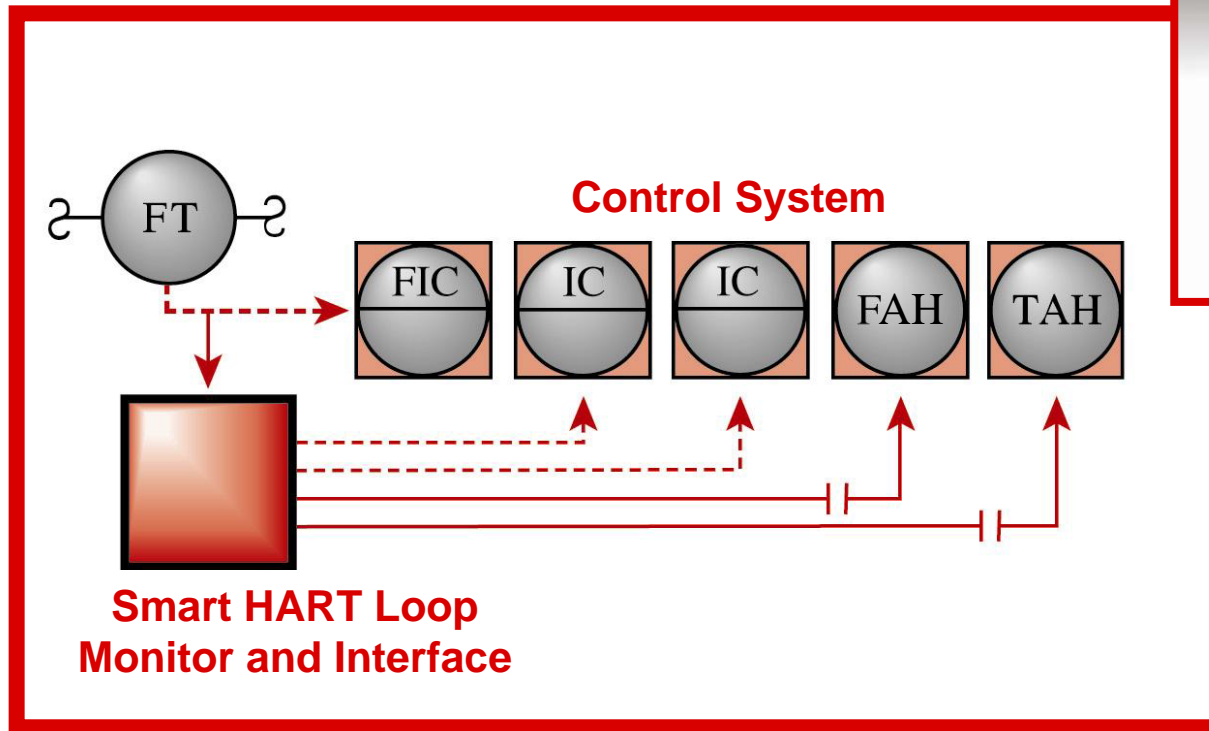

Signal Transmitters, Isolators and Converters

The Interface Solution Experts

Temperature Sensors, Transmitters and Assemblies

The Interface Solution Experts

Limit Alarm Trips

The Interface Solution Experts

Process Controllers, Monitors and Backup Stations

The Interface Solution Experts

I/P and P/I Converters

The Interface Solution Experts

Smart HART Loop Interfaces and Monitors

The Interface Solution Experts

Process Control and Distributed I/O

The Interface Solution Experts

Instrument Enclosure Solutions

MOORE

HAWKE

FI  **LD BUS**

WORLDWIDE

A Division of Moore Industries-International, Inc.