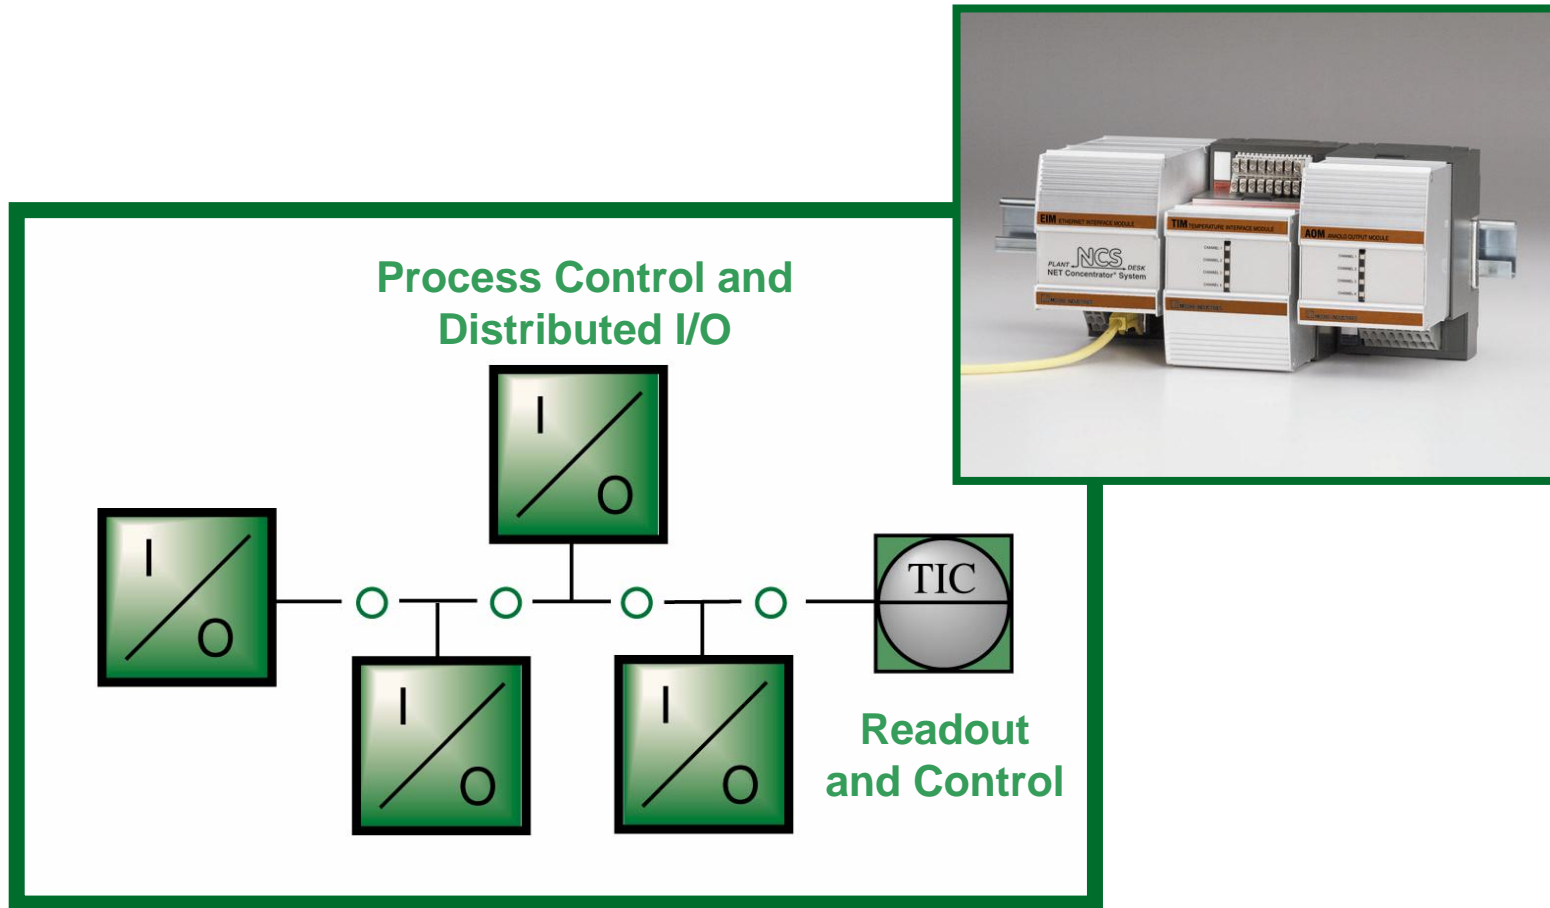

Process Controllers, Monitors and Backup Stations

The Interface Solution Experts

I/P and P/I Converters

The Interface Solution Experts

Smart HART Loop Interfaces and Monitors

The Interface Solution Experts

Process Control and Distributed I/O

The Interface Solution Experts

Instrument Enclosure Solutions

MOORE

HAWKE

FI  **LD BUS**

WORLDWIDE

A Division of Moore Industries-International, Inc.