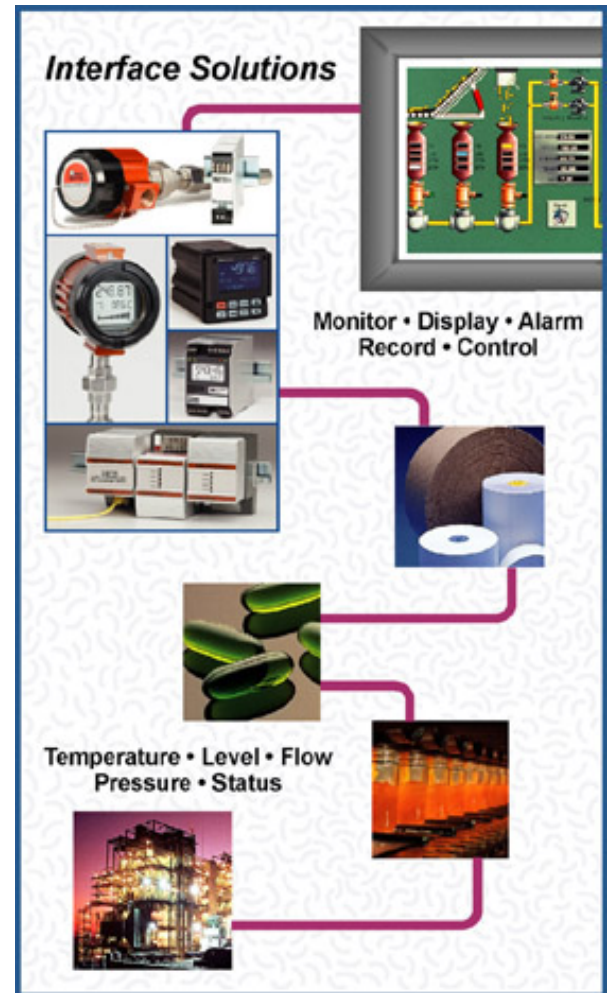

Our technology, service and experience help you do it efficiently, safely and cost-effectively.

The Interface Solution Experts

MOORE INDUSTRIES
WORLDWIDE

Signal Interface
Instruments Enhance
DCS and PLC Systems